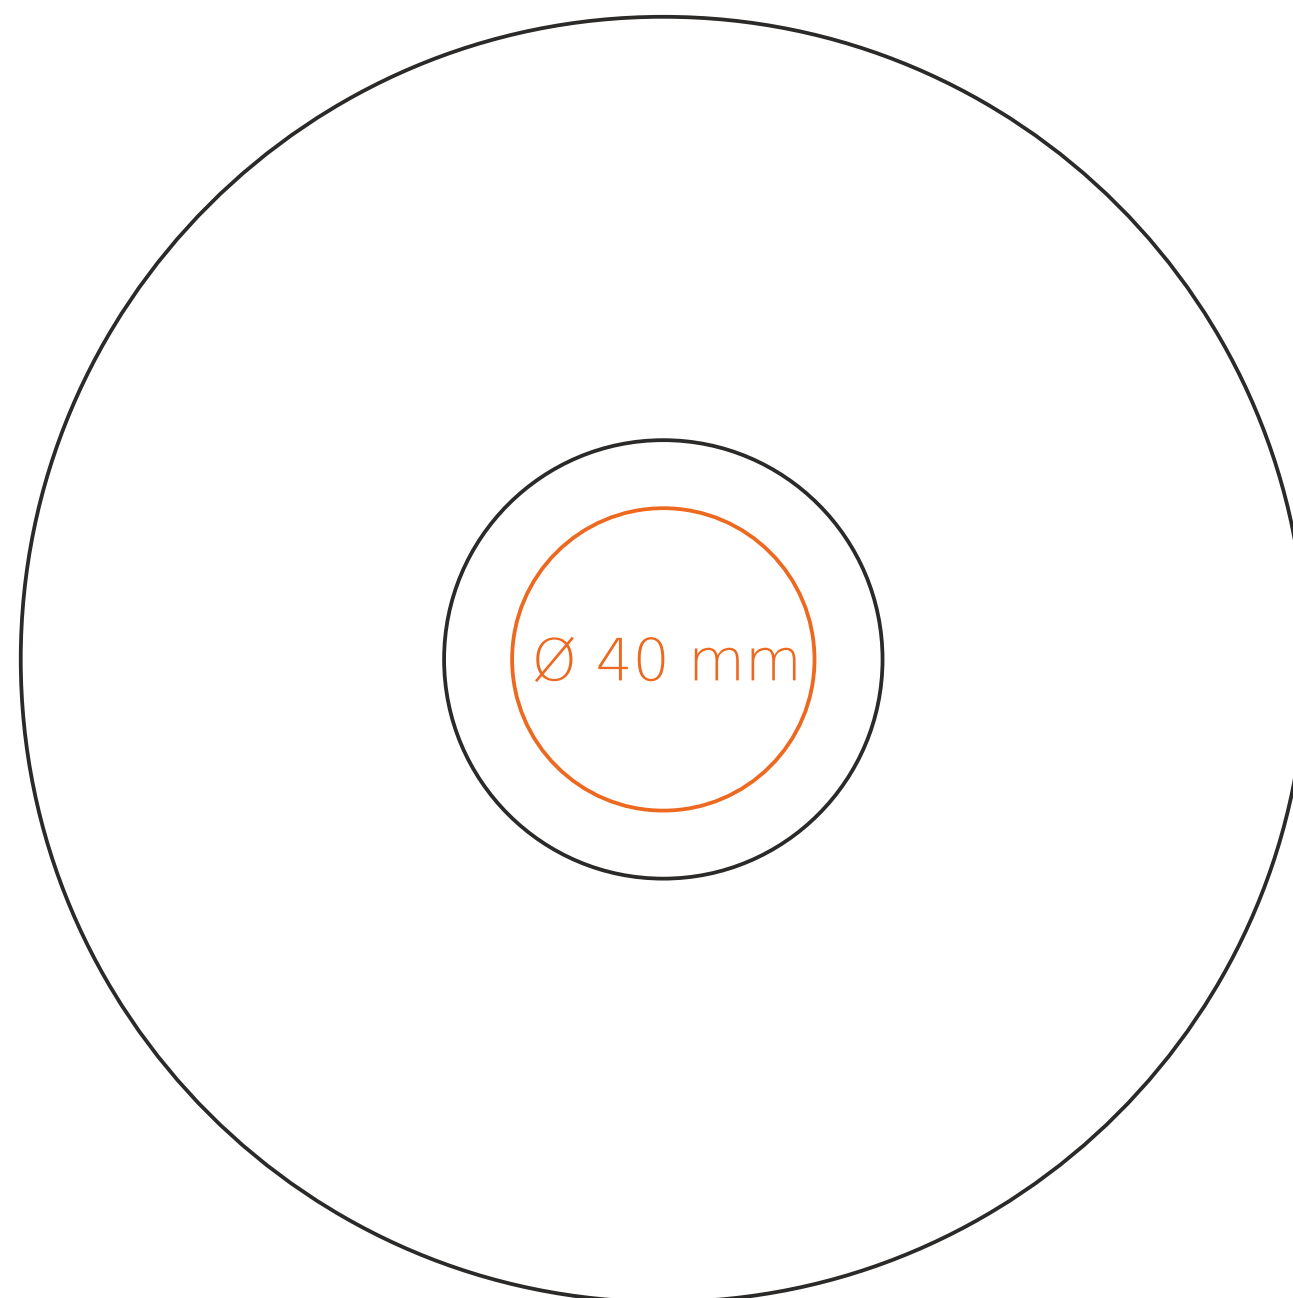

C_241 Imperial Set

Imprint on the handle	- 40 x 10 mm
Imprint on the inside (cup)	- 40 x 20 mm
Imprint on the bottom inside (cup)	- Ø 50 mm
Imprint on the bottom outside (cup)	- Ø 30 mm

*In the case of projects for transfer print running outside of the standard print area, please contact our sales department.