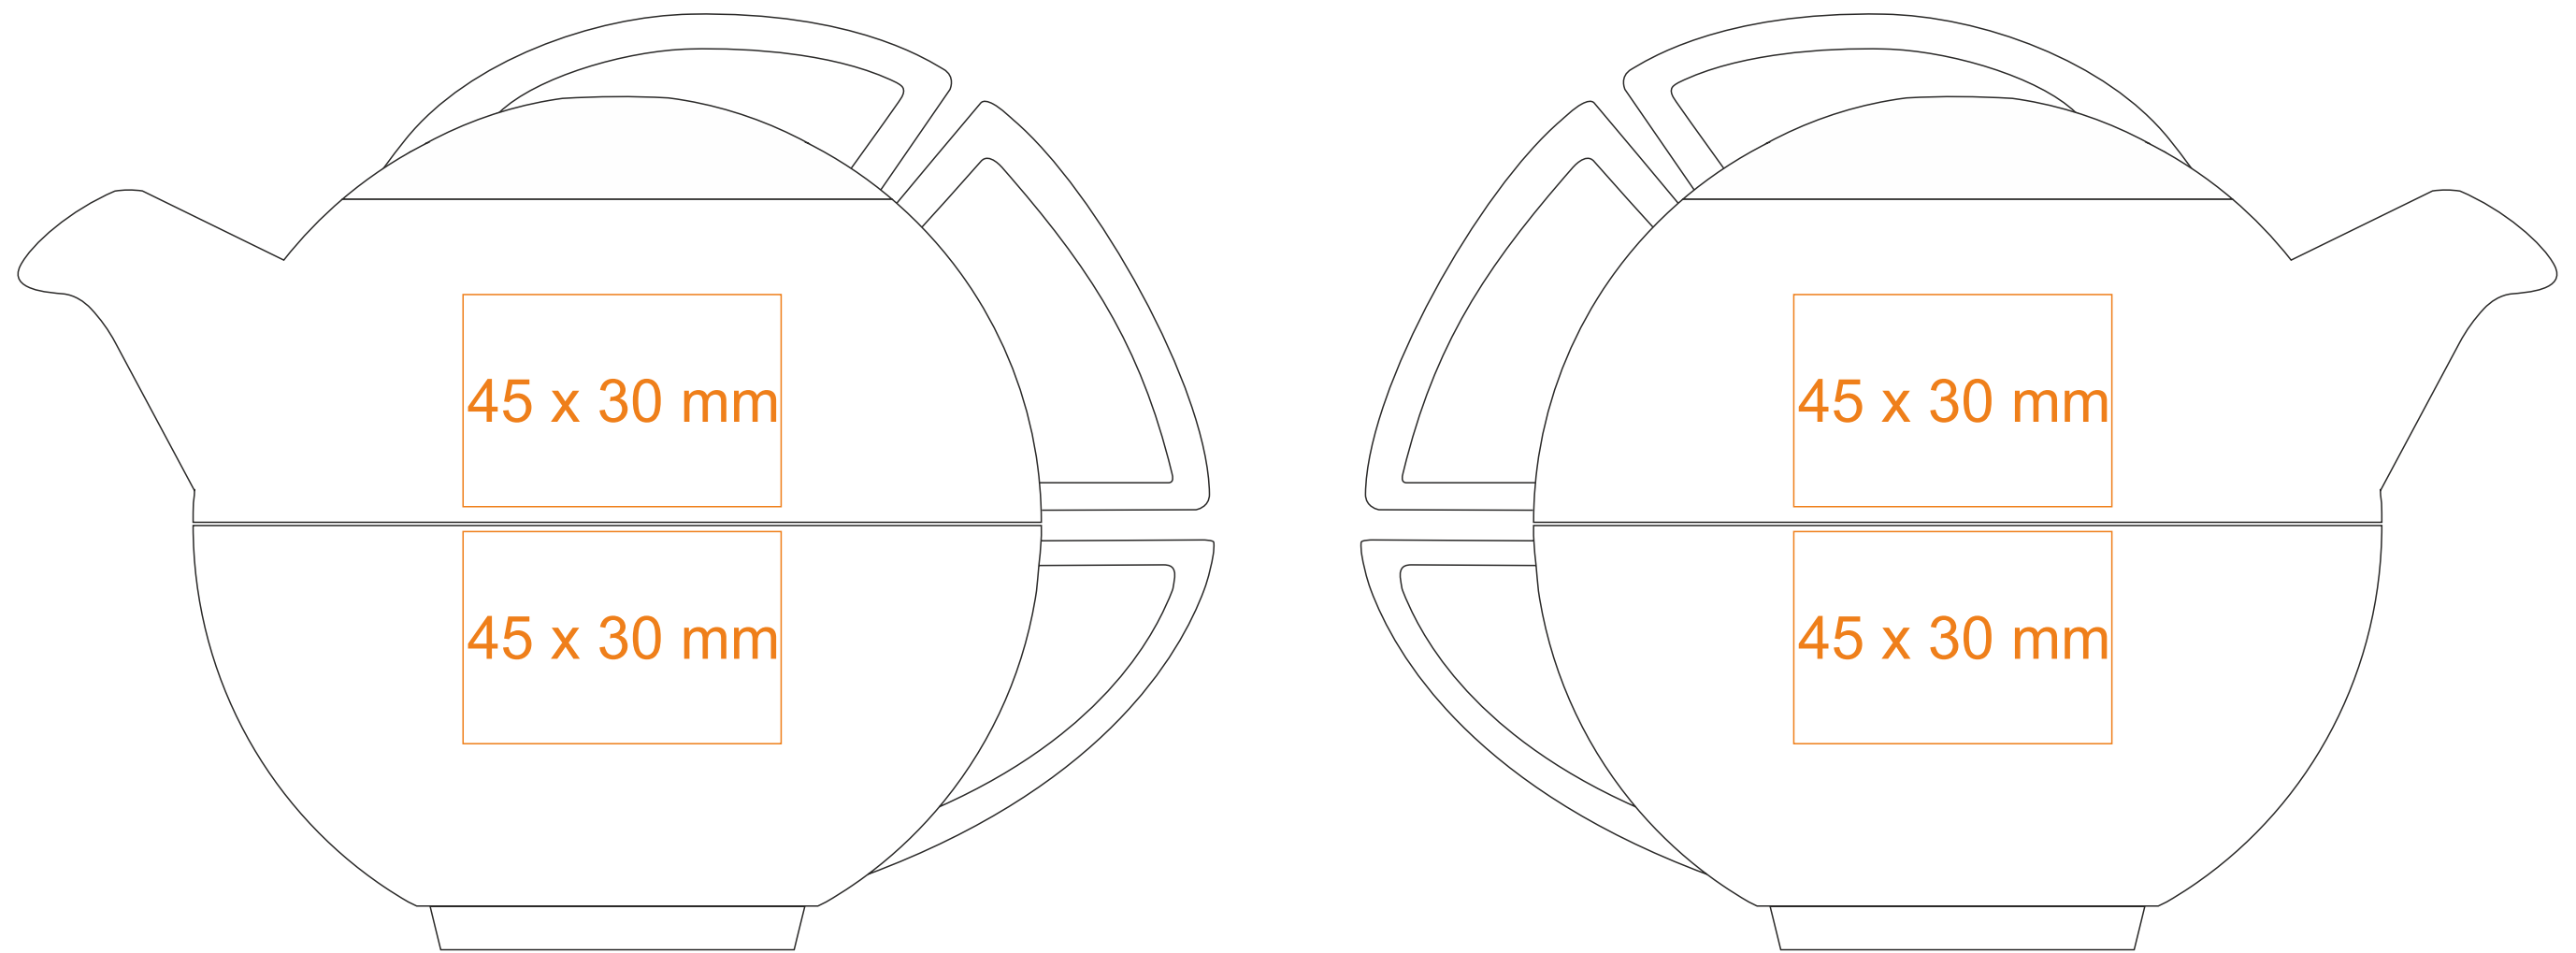

C_241 Imperial Set

Imprint on the handle	- 40 x 10 mm
Imprint on the inside (cup)	- 40 x 20 mm
Imprint on the bottom inside (cup)	- Ø 50 mm
Imprint on the bottom outside (cup)	- Ø 30 mm

*In the case of projects for transfer print running outside of the standard print area, please contact our sales department.

[Jak należy przygotować projekty do druku](#)

meaning

- Transfer Print
- Sensitive Touch
- Direct Print