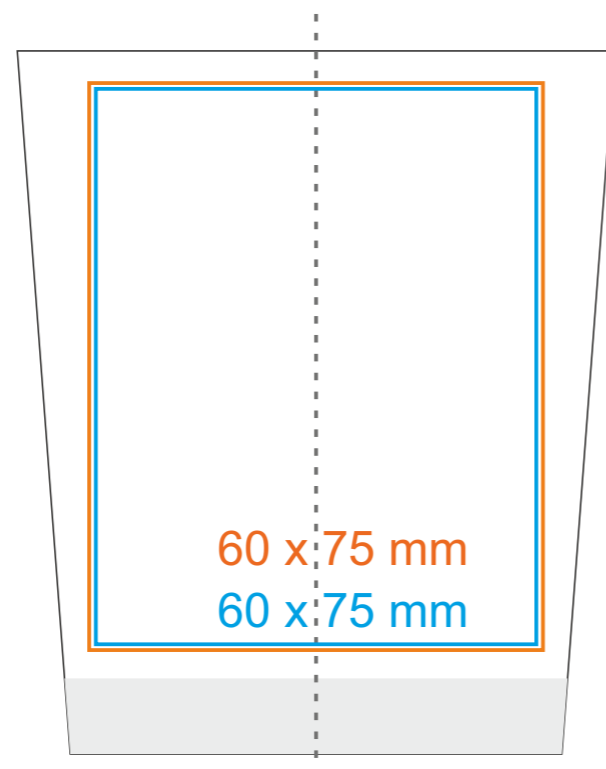

G_521 Splash

250 ml / h: 93 mm / Ø 79 mm

*In the case of projects for transfer print running outside of the standard print area, please contact our sales department.

[How to prepare print material](#)

meaning