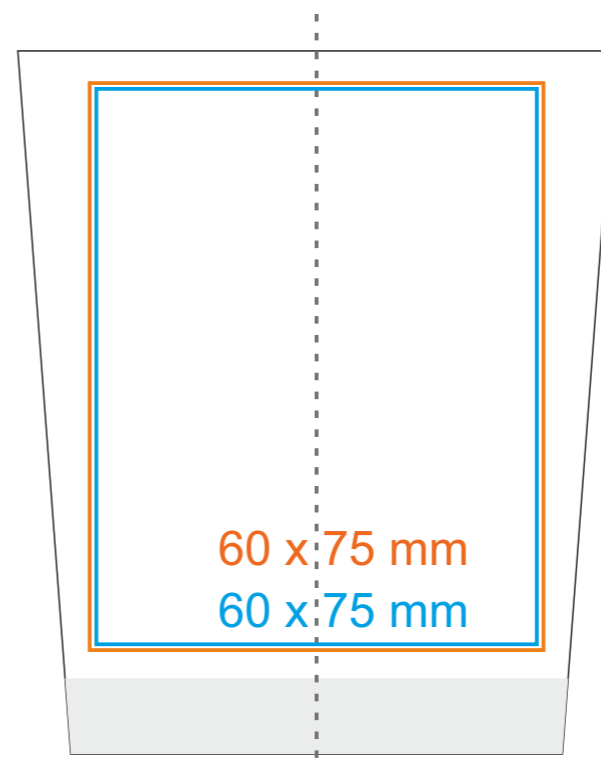

G_521 Splash

250 ml / h: 93 mm / Ø 79 mm

*In the case of projects for transfer print running outside of the standard print area, please contact our sales department.

[How to prepare print material](#)

meaning