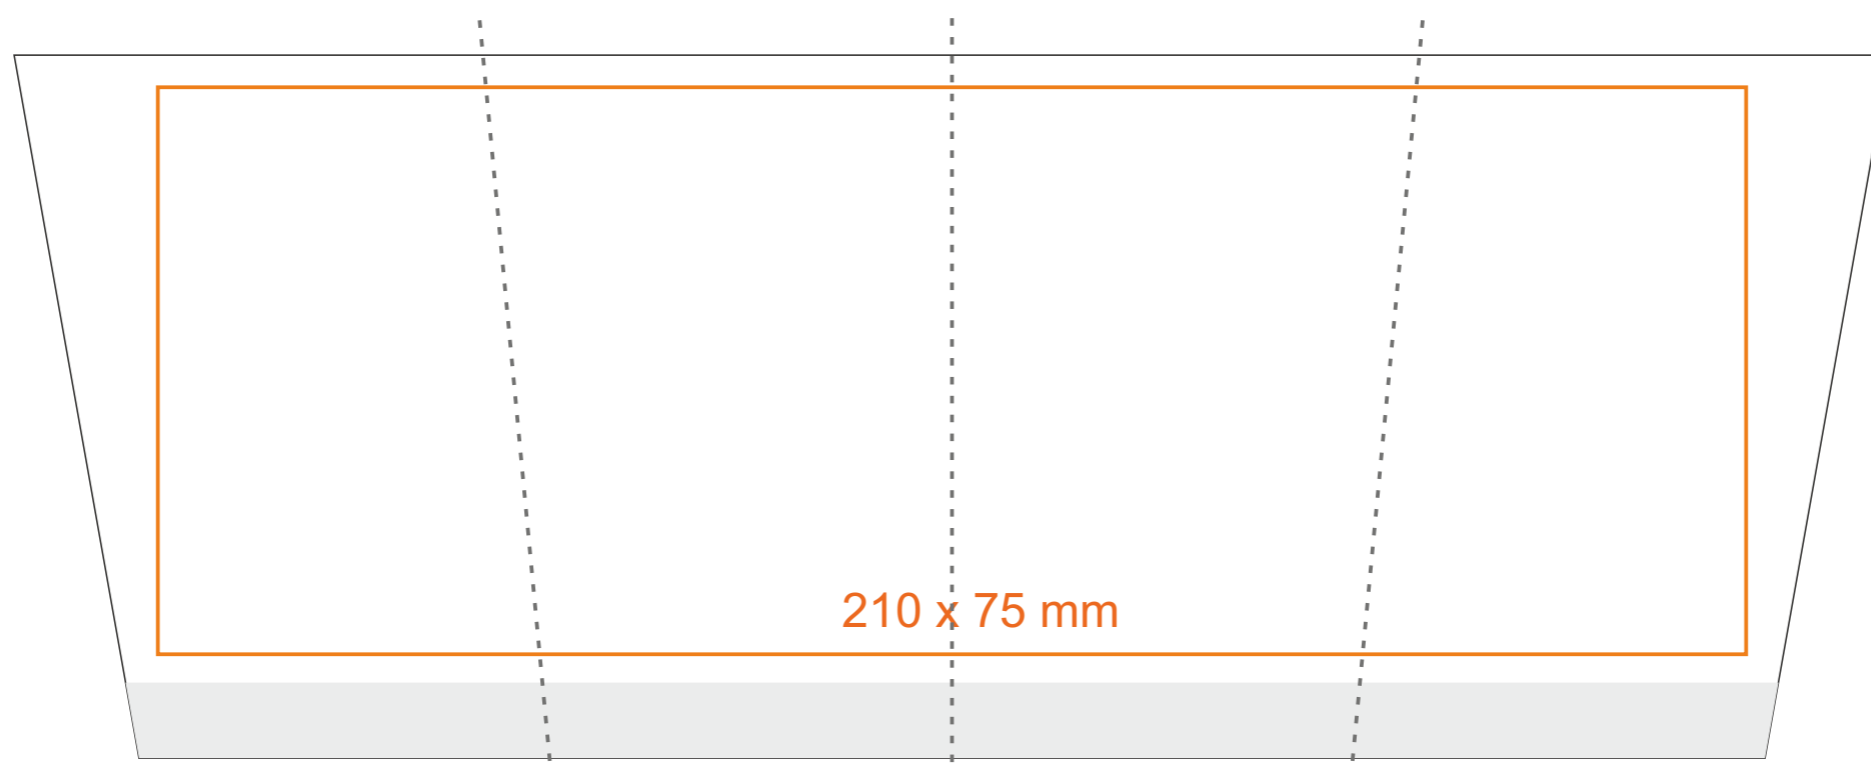

G_521 Splash

250 ml / h: 93 mm / Ø 79 mm

*In the case of projects for transfer print running outside of the standard print area, please contact our sales department.

[How to prepare print material](#)

meaning

- Transfer Print
- Laser Engraving