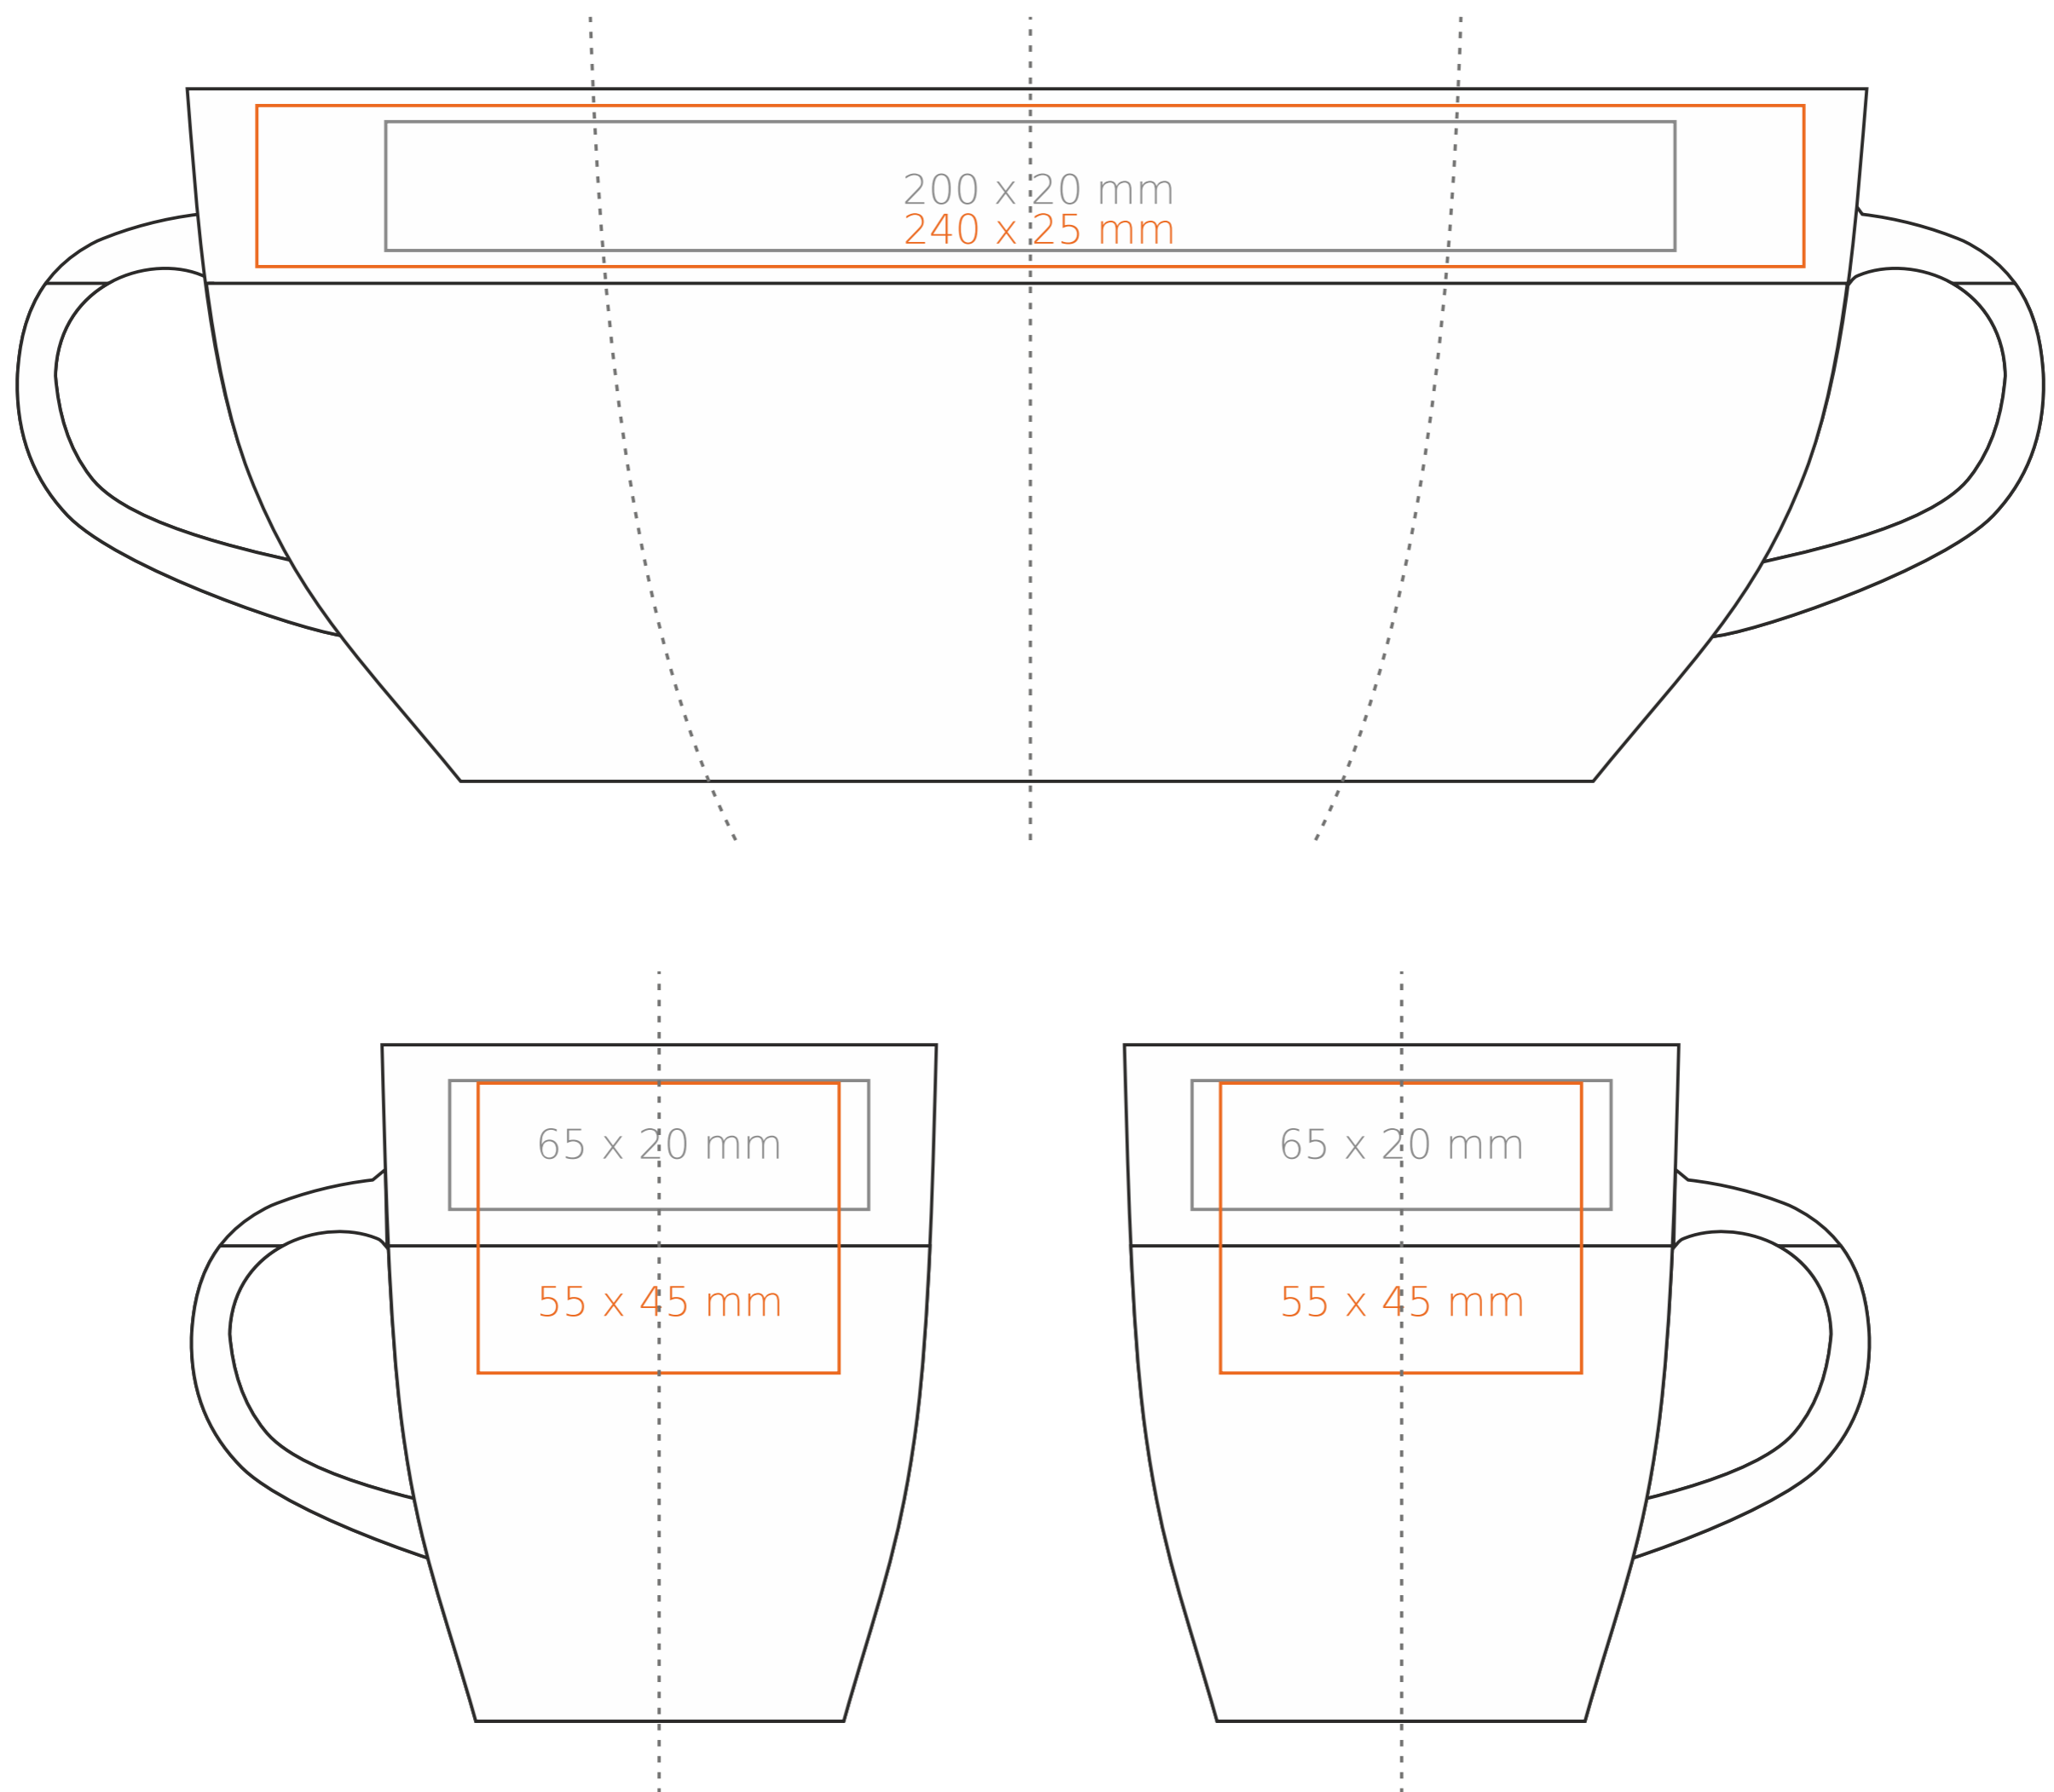

M/005 **Mezzo**

330 ml / h: 105 mm / Ø 85 mm

Imprint on the handle	- 50 x 10 mm
Imprint on the inside	- 50 x 20 mm
Imprint on the bottom inside	- Ø 30 mm
Imprint on the bottom outside	- Ø 30 mm

\*In the case of projects for transfer print running outside of the standard print area, please contact our sales department.

[How to prepare print material](#)

meaning

- Transfer Print
- Sensitive Touch
- Direct Print