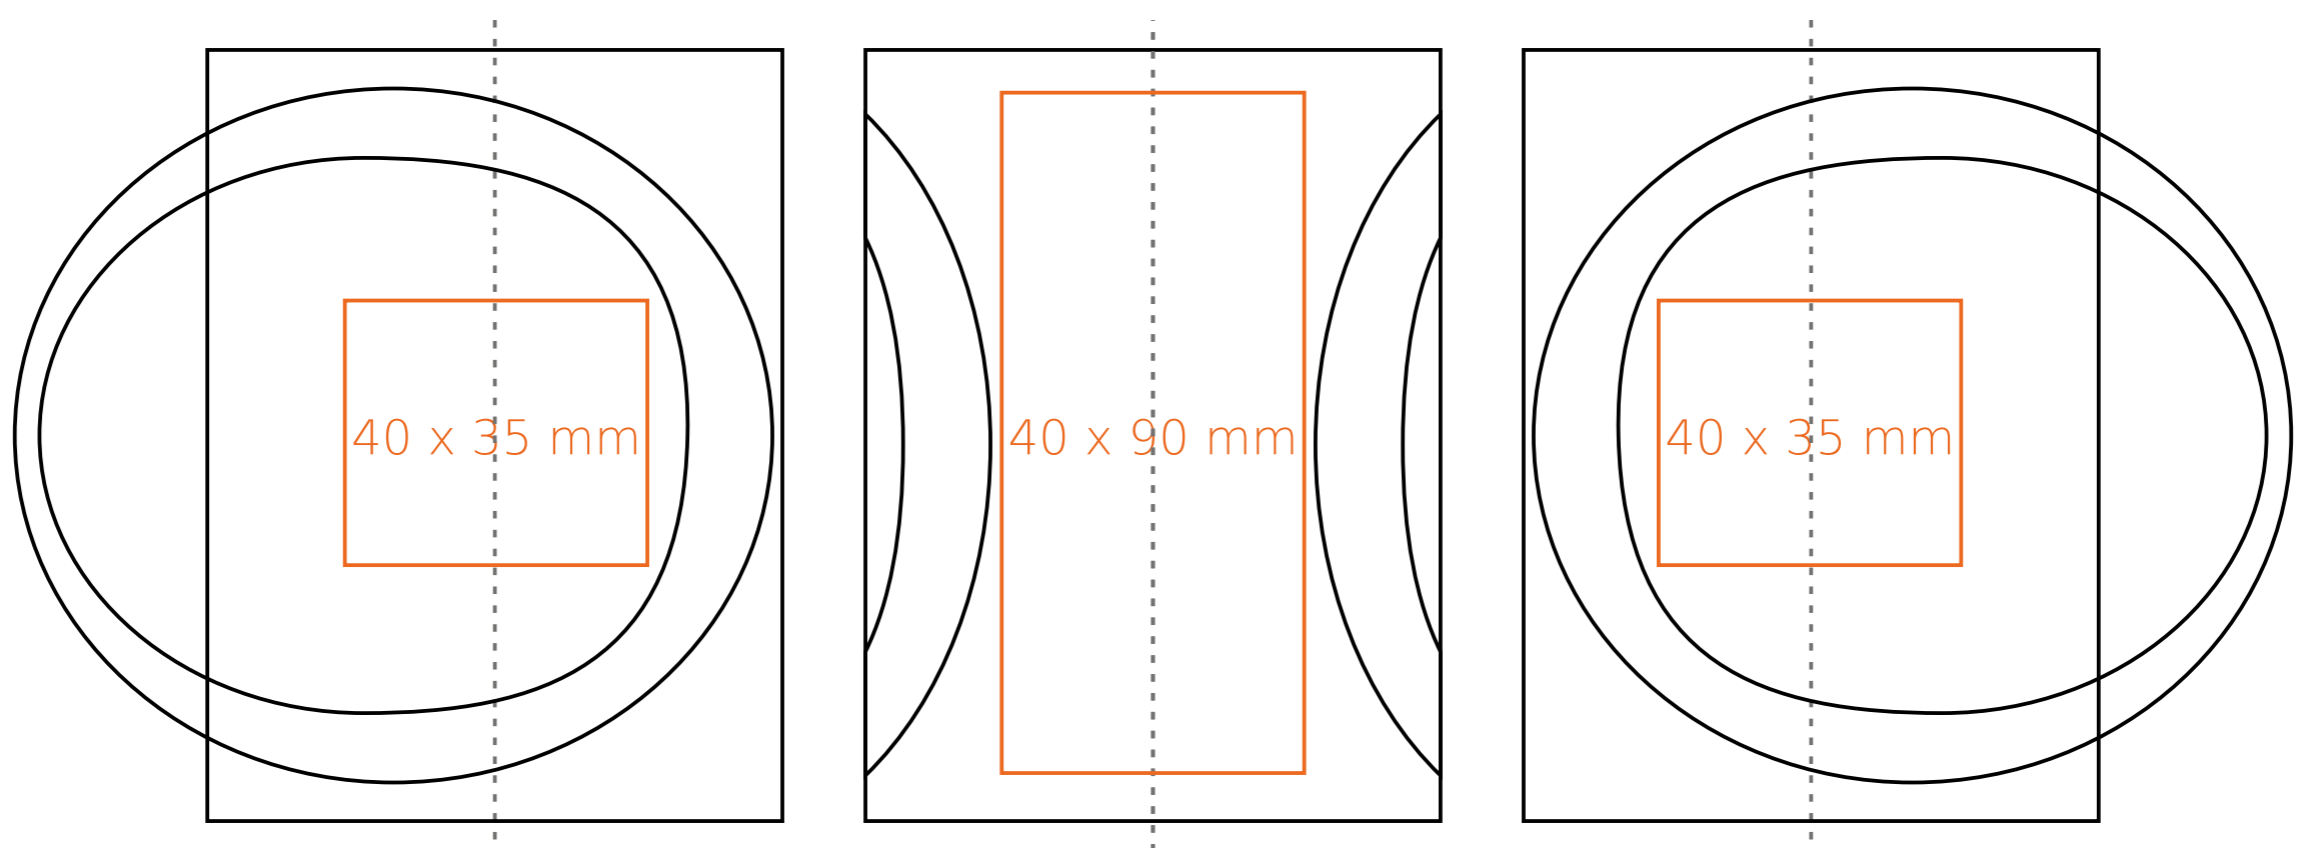

M/014 Creativo

280 ml / h: 102 mm / Ø 76 mm

- Imprint on the handle - 90 x 10 mm
- Imprint on the inside - 40 x 20 mm
- Imprint on the bottom outside - Ø 35 mm

*In the case of projects for transfer print running outside of the standard print area, please contact our sales department.

[How to prepare print material](#)

meaning

- Transfer Print
- Sensitive Touch