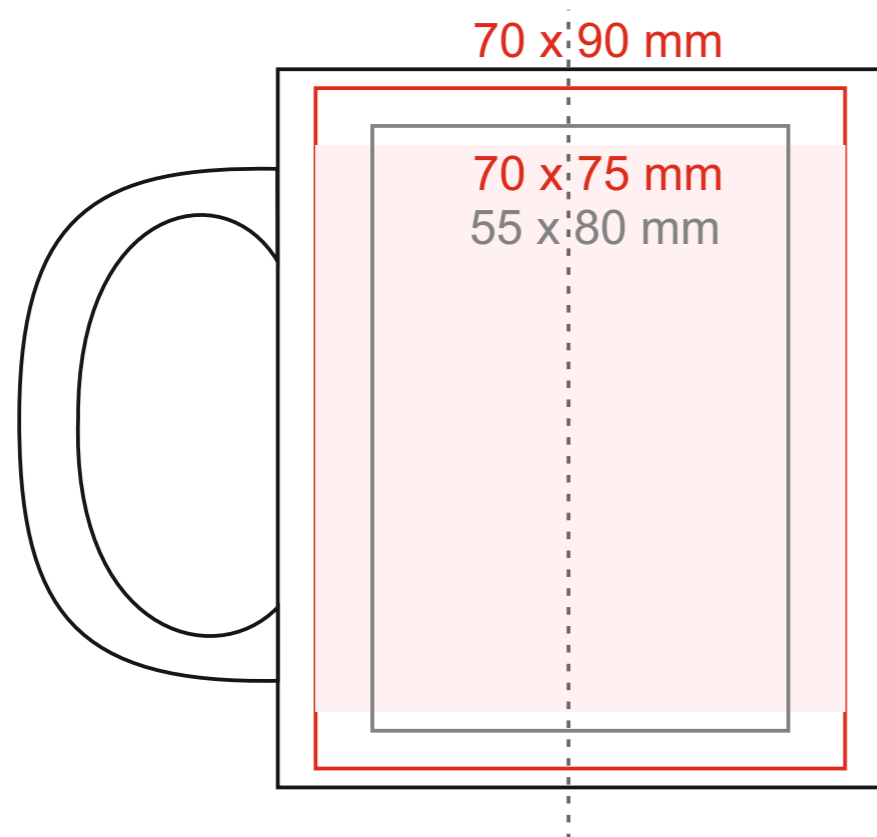

M_060 Tomek Magic

300 ml / h: 95 mm / Ø 80 mm

[How to prepare print material](#)

meaning

- Sublimation printing, digital quality (maximum area printing)
- Sublimation printing, project with small elements (safe area printing for small elements and texts)
- Logo +