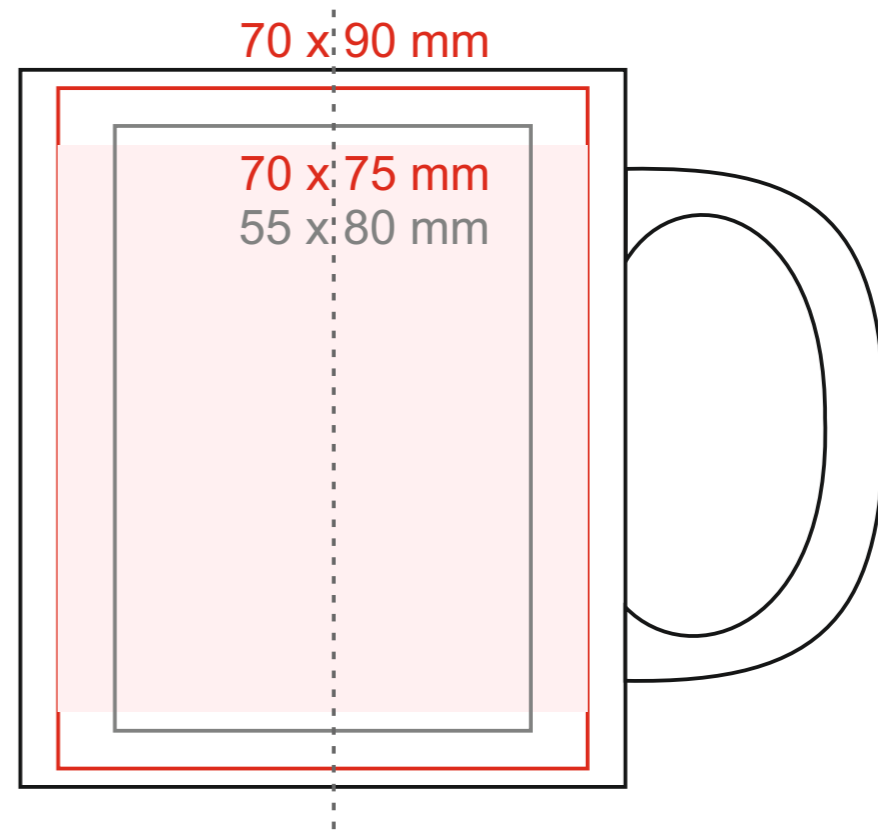

M_060 Tomek Magic

300 ml / h: 95 mm / Ø 80 mm

[How to prepare print material](#)

meaning

- Sublimation printing, digital quality (maximum area printing)
- Sublimation printing, project with small elements (safe area printing for small elements and texts)
- Logo +