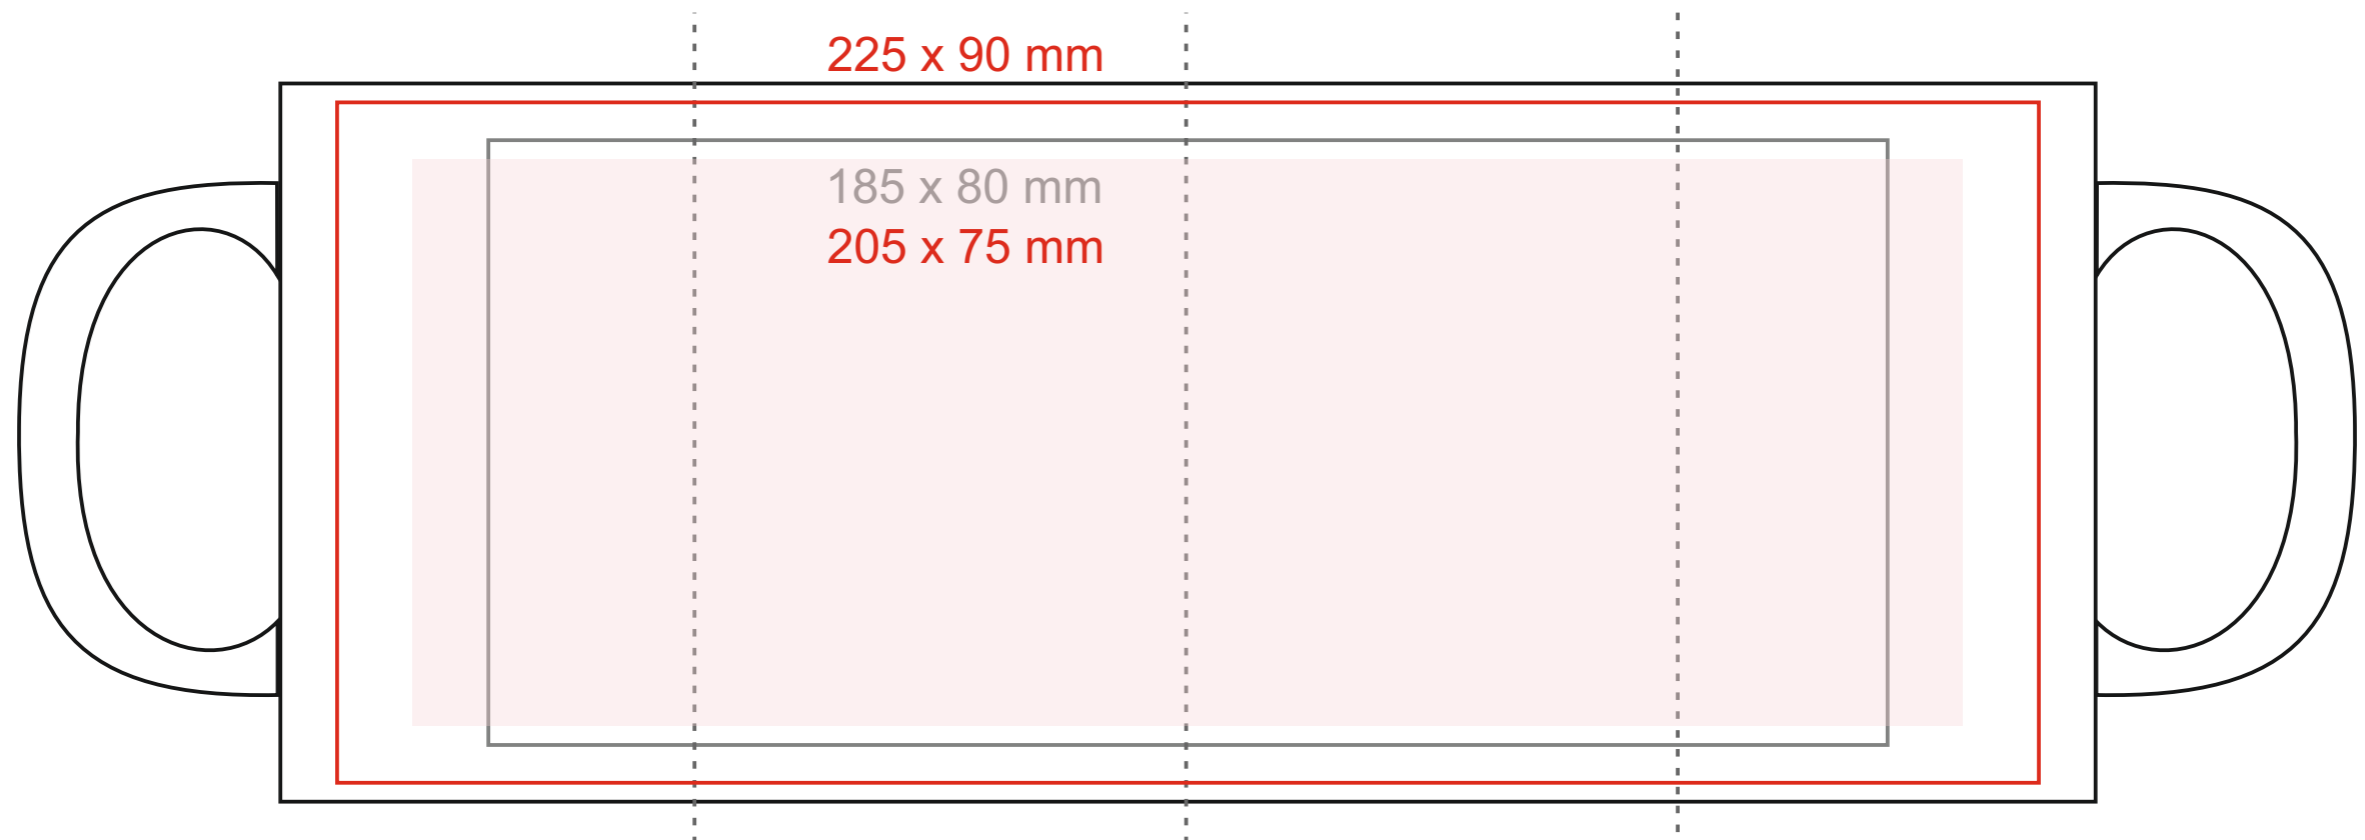

M_060 Tomek Magic

300 ml / h: 95 mm / Ø 80 mm

[How to prepare print material](#)

meaning

- Sublimation printing, digital quality (maximum area printing)
- Sublimation printing, project with small elements (safe area printing for small elements and texts)
- Logo +